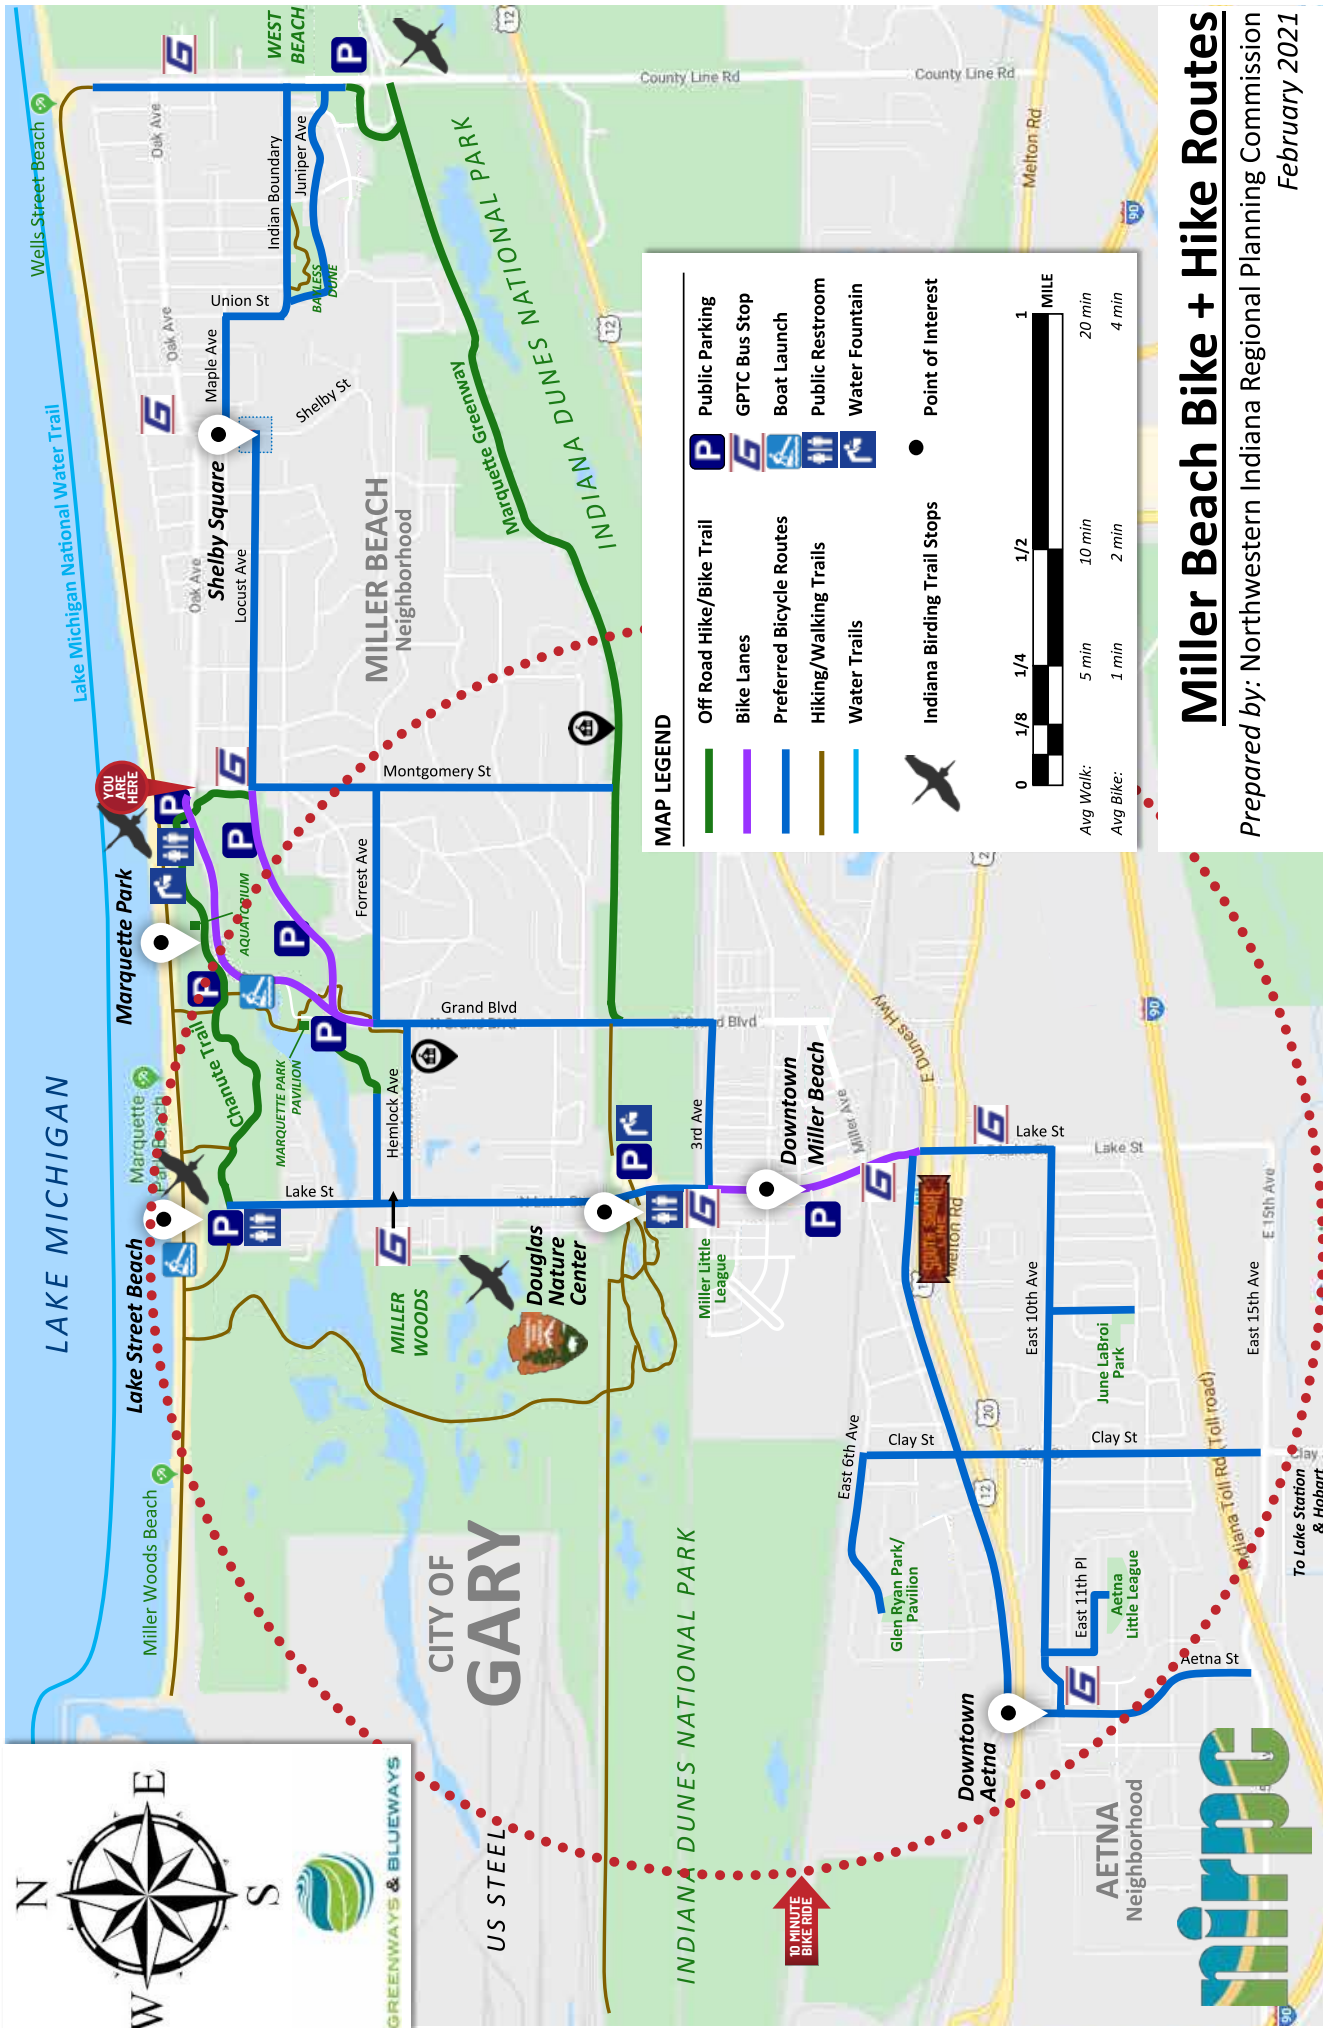

GREENWAYS & BLUEWAYS

CITY OF GARY

MAP LEGEND

- Off Road Hike/Bike Trail
- Bike Lanes
- Preferred Bicycle Routes
- Hiking/Walking Trails
- Water Trails
- Public Parking
- GPTC Bus Stop
- Boat Launch
- Public Restroom
- Water Fountain
- Indiana Birding Trail Stops
- Point of Interest

Scale:
 0 1/8 1/4 1/2 1 MILE
 Avg Walk: 5 min 10 min 20 min
 Avg Bike: 1 min 2 min 4 min

Miller Beach Bike + Hike Routes

Prepared by: Northwestern Indiana Regional Planning Commission
 February 2021

AETNA Neighborhood

Downtown Aetna

Downtown Miller Beach

LAKE MICHIGAN

MILLER WOODS

MILLER BEACH Neighborhood

INDIANA DUNES NATIONAL PARK

WEST BEACH

YOU ARE HERE

To Lake Station & Hobart

Wells Street Beach

Lake Michigan National Water Trail

Marquette Park AQUARIUM

Shelby Square

MILLER BEACH Neighborhood

INDIANA DUNES NATIONAL PARK

Marquette Greenway