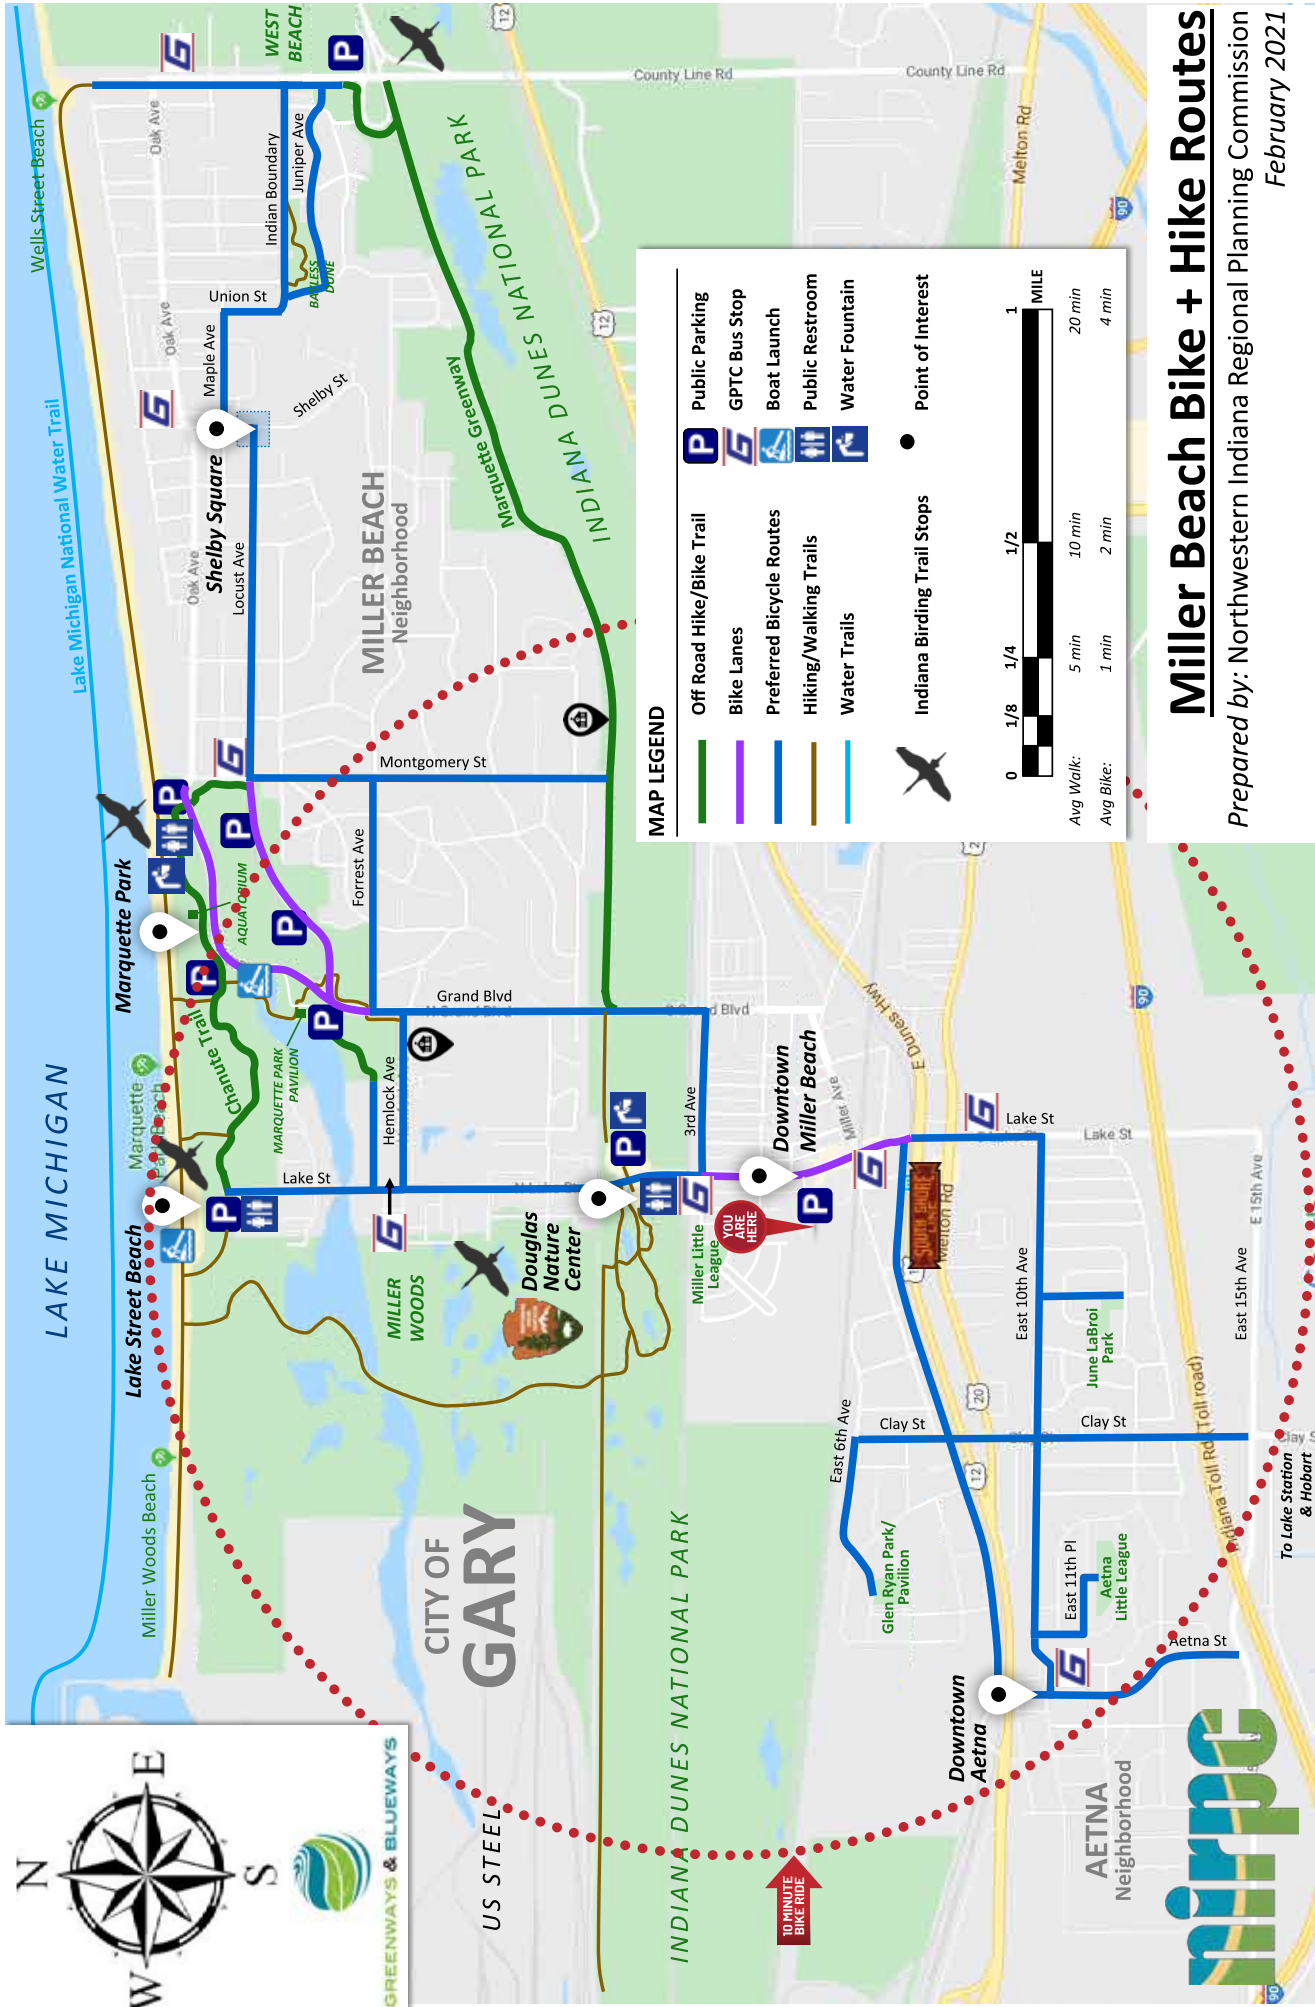

GREENWAYS & BLUEWAYS

MAP LEGEND

- Off Road Hike/Bike Trail
- Bike Lanes
- Preferred Bicycle Routes
- Hiking/Walking Trails
- Water Trails
- P Public Parking
- G GPTC Bus Stop
- ♿ Boat Launch
- ♿♿♿ Public Restroom
- ♿ Water Fountain
- Point of Interest
- ✈ Indiana Birding Trail Stops

Scale: 0 1/8 1/4 1/2 1 MILE

Avg Walk: 5 min 10 min 20 min
 Avg Bike: 1 min 2 min 4 min

Miller Beach Bike + Hike Routes

Prepared by: Northwestern Indiana Regional Planning Commission
 February 2021