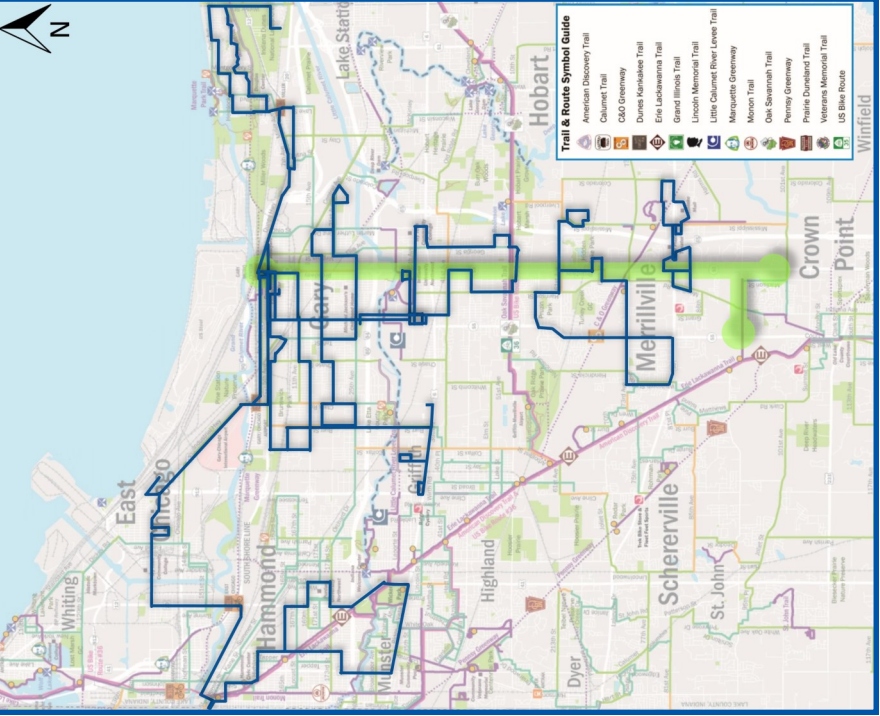

Map effective as of 8 January 2024

- HOSPITALS**
- Community (Munster)
  - St. Catherine (E. Chicago)
  - Methodist Northlake (Gary)
  - Methodist Midlake (Gary)
  - Methodist Southlake (Merrillville)
  - Pinnacle (Crown Point)

- COLLEGES**
- Purdue Northwest (Hammond)
  - Ivy Tech East Chicago
  - Indiana Univ. Northwest (Gary)
  - Ivy Tech Gary
  - Ivy Tech Crown Point/Merrillville

- SOUTH SHORE STATIONS**
- Hammond
  - E. Chicago
  - Gary/Airport
  - Gary/Metro
  - Gary/Miller

## Fare Cards

Adult 30 Day	\$50*
Adult 15 Day	\$27*
Student 30 Day	\$35
Access219 20-Ride Local	\$50
Access219 12-Ride Regional	\$48

\*Add \$3 for mail order purchases

\*E. Chicago Transit charges no fare

## Hours of Operation

GPTC Fixed Route Mon-Fri	5AM-9:20PM
GPTC Fixed Route Saturday	8AM-7PM
Access219 Paratransit Mon-Fri	5AM-9:20PM
Access219 Paratransit Saturday	8AM-7:30PM
ECT Mon-Fri (all services)	5:55AM-8:44PM
ECT Saturday (all services)	9AM-4:31PM