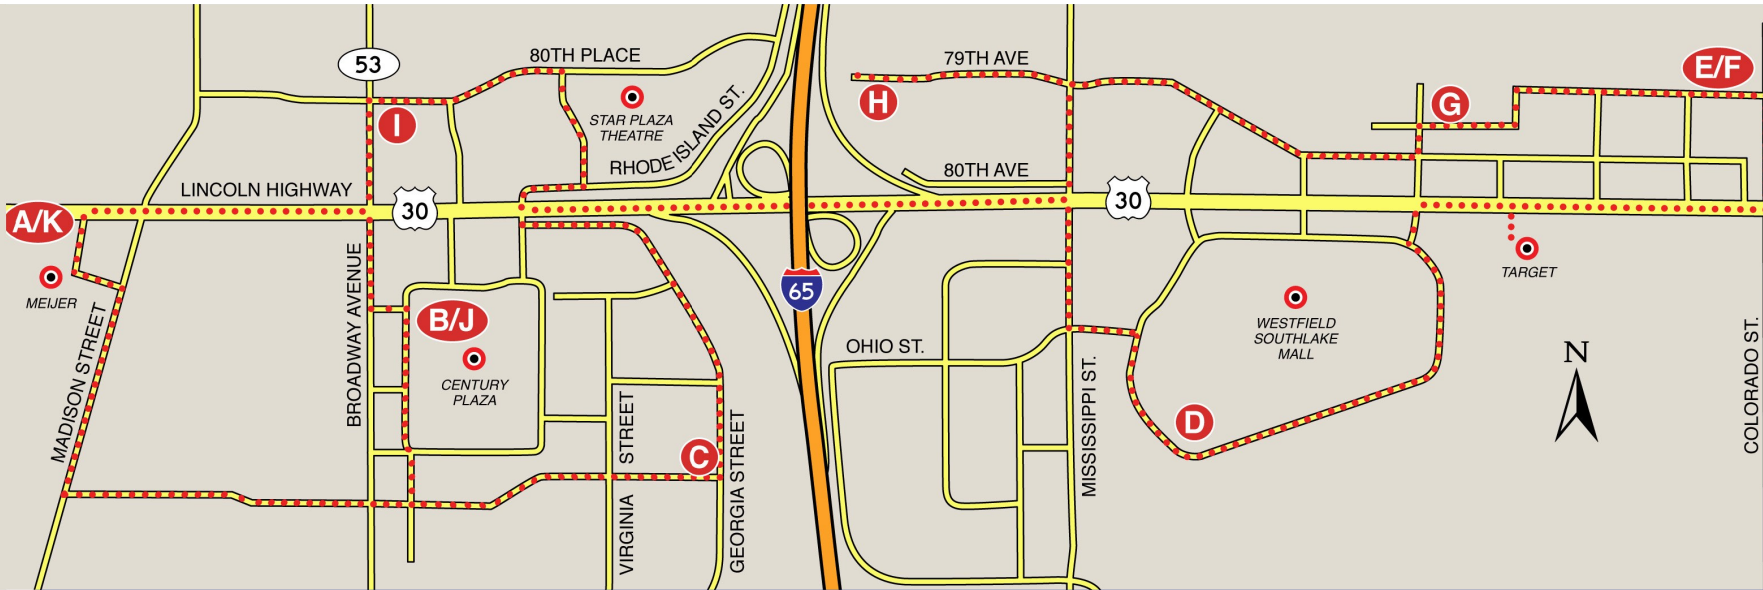

# R2

## US30 SHUTTLE

<b>A</b>	<b>B</b>	<b>C</b>	<b>D</b>	<b>E</b>	<b>F</b>	<b>G</b>	<b>H</b>	<b>I</b>	<b>J</b>	<b>K</b>
MEIJERS DEPART	CENTURY MALL TRANSFER	HOLIDAY INN	WESTFIELD SHOP TOWN (CARSONS)	SAMS CLUB ARRIVE	SAMS CLUB LEAVE	MERRILLVILLE PLAZA	COSTCO	80TH PLACE TRANSFER	CENTURY MALL TRANSFER	MEIJERS ARRIVE

\* Bus will be in service on Broadway, from 80th PI to 35th Avenue