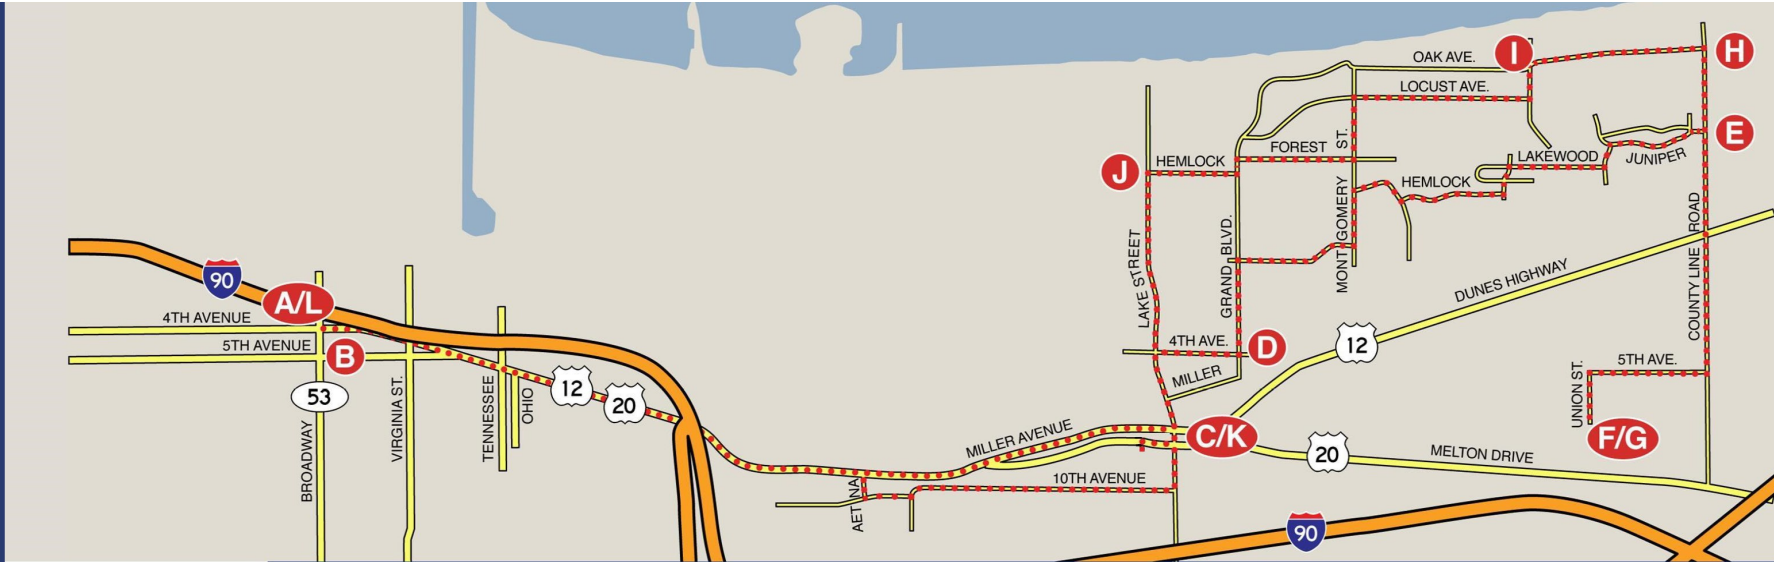

# OAK/COUNTY LINE via AETNA L2

Gary Public Transportation Corp.

A	B	C	D	E	F	G	H	I	J	K	L
METRO CENTER DEPART	5TH & BROADWAY	7TH & LAKE	4TH & GRAND	POTTA-WOTAMI & COUNTY LINE	WOODLAKE ARRIVE	WOODLAKE LEAVE	OAK & COUNTY LINE	OAK & SHELBY	LAKE & HEMLOCK	7TH & LAKE	METRO CENTER ARRIVE
RED: WEEKDAYS ONLY				BLACK: WEEKDAYS/SATURDAY			GREEN: SATURDAY ONLY				
6:00 AM	6:03 AM	6:12 AM	6:14 AM	6:24 AM	6:28 AM	6:28 AM	5:30 AM	5:34 AM	5:42 AM	5:45 AM	5:55 AM
7:00 AM	7:03 AM	7:12 AM	7:14 AM	7:24 AM	---	---	7:30 AM	7:34 AM	7:42 AM	7:45 AM	7:55 AM
8:00 AM	8:03 AM	8:12 AM	8:14 AM	8:24 AM	---	---	8:30 AM	8:34 AM	8:42 AM	8:45 AM	8:55 AM
9:00 AM	9:03 AM	9:12 AM	9:14 AM	9:24 AM	---	---	9:30 AM	9:34 AM	9:42 AM	9:45 AM	9:55 AM
10:00 AM	10:03 AM	10:12 AM	10:14 AM	10:24 AM	10:28 AM	10:28 AM	10:30 AM	10:34 AM	10:42 AM	10:45 AM	10:55 AM
11:00 AM	11:03 AM	11:14 AM	11:16 AM	11:26 AM	---	---	11:30 AM	11:34 AM	11:42 AM	11:45 AM	11:55 AM
12:00 PM	12:03 PM	12:12 PM	12:14 PM	12:24 PM	12:28 PM	12:28 PM	12:30 PM	12:34 PM	12:42 PM	12:45 PM	12:55 PM
1:00 PM	1:03 PM	1:12 PM	1:14 PM	1:24 PM	---	---	1:30 PM	1:34 PM	1:42 PM	1:45 PM	1:55 PM
2:00 PM	2:03 PM	2:12 PM	2:14 PM	2:24 PM	---	---	2:30 PM	2:34 PM	2:42 PM	2:45 PM	2:55 PM
3:00 PM	3:03 PM	3:14 PM	3:16 PM	3:26 PM	---	---	3:30 PM	3:34 PM	3:42 PM	3:45 PM	3:55 PM
4:00 PM	4:03 PM	4:12 PM	4:14 PM	4:24 PM	---	---	4:30 PM	4:34 PM	4:42 PM	4:45 PM	4:55 PM
5:00 PM	5:03 PM	5:12 PM	5:14 PM	5:24 PM	5:28 PM	5:28 PM	5:30 PM	5:34 PM	5:42 PM	5:45 PM	5:55 PM
6:00 PM	6:03 PM	6:12 PM	6:14 PM	6:24 PM	---	---	6:30 PM	6:34 PM	6:42 PM	6:45 PM	6:55 PM
7:15 PM	7:18 PM	7:27 PM	7:29 PM	7:39 PM	---	---	7:45 PM	7:49 PM	7:55 PM	8:00 PM	8:10 PM
8:15 PM	8:18 PM	8:27 PM	8:29 PM	8:39 PM	---	---	8:45 PM	8:49 PM	8:55 PM	9:00 PM	9:10 PM
9:10 PM	9:10 PM - Bus will be in service on Broadway, from the Metro Center to 35th Avenue										
NOTE: BUS STOPS AT SERENITY LAKES AT 11:12AM, 3:12PM ONLY											