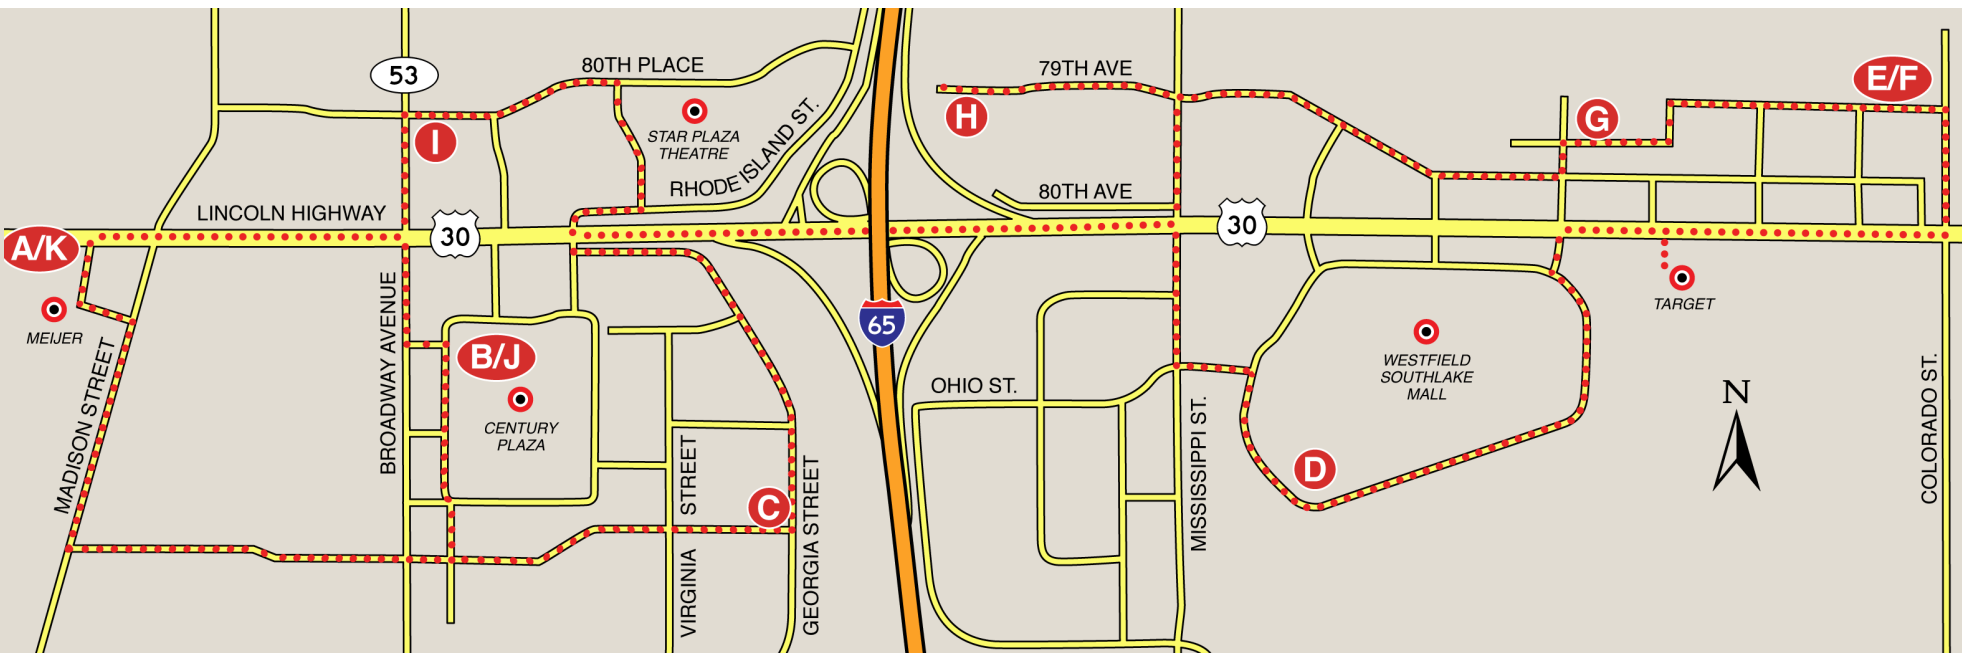

# R2

## US30 SHUTTLE

A	B	C	D	E	F	G	H	I	J	K
MEIJERS DEPART	CENTURY MALL TRANSFER	HOLIDAY INN	WESTFIELD SHOP TOWN (CARSONS)	SAMS CLUB ARRIVE	SAMS CLUB LEAVE	TOYS R US	COSTCO	80TH PLACE TRANSFER	CENTURY MALL TRANSFER	MEIJERS ARRIVE

\* Bus will be in service on Broadway, from 80th Pl to 35th Avenue