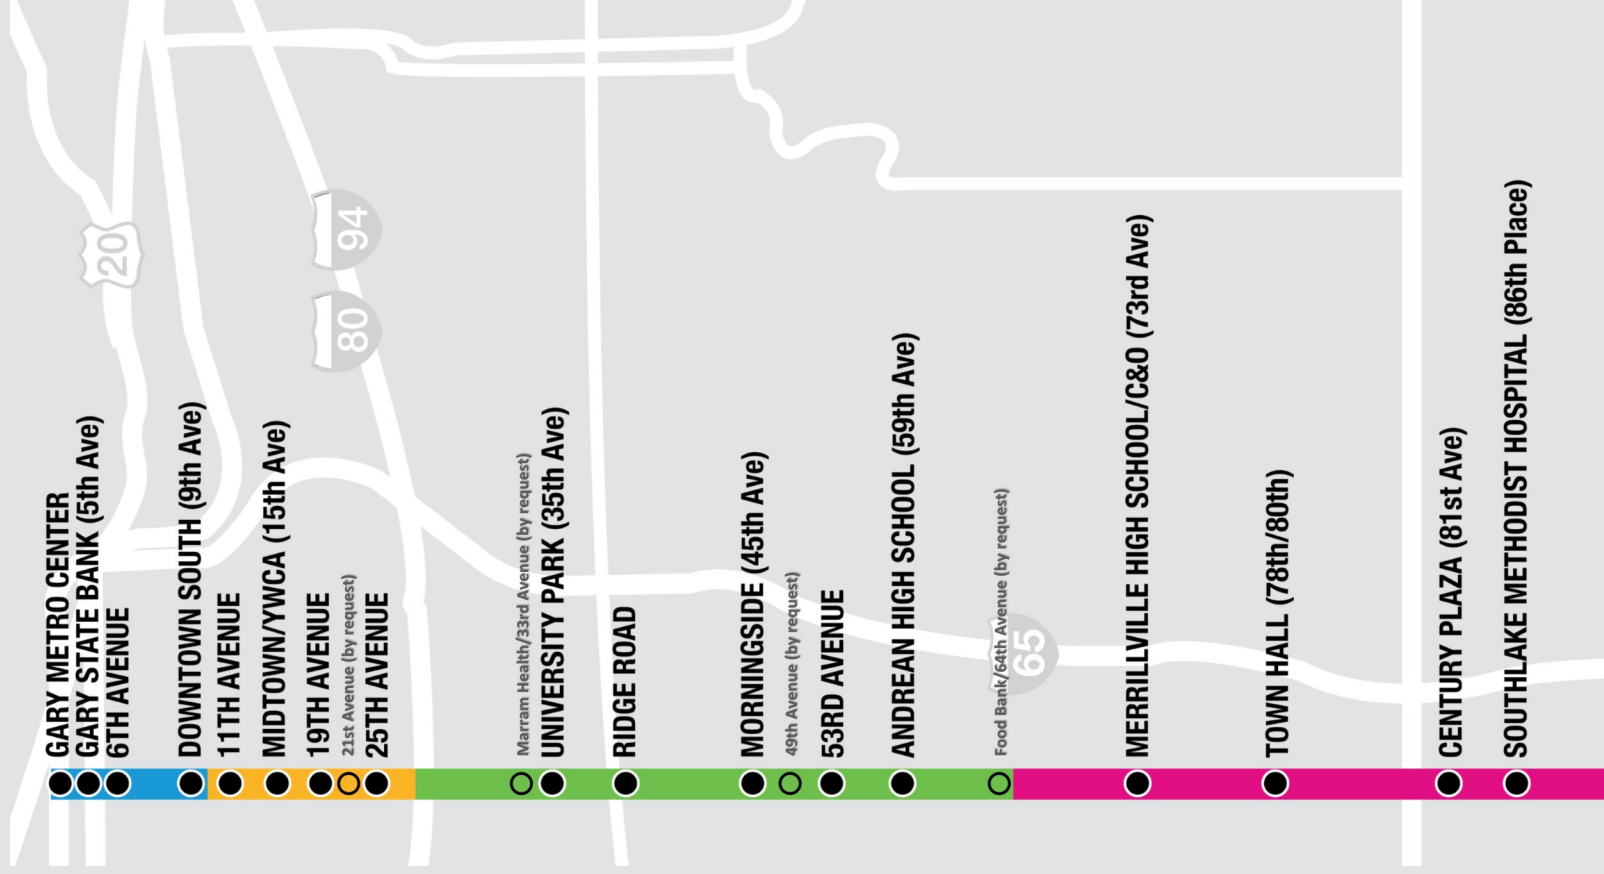

BROADWAY METRO EXPRESS

R-Bmx

BROADWAY metroexpress

METRO CENTER DEPART	GARY STATE BANK (5th AVE)	DOWNTOWN SOUTH (9th AVE)	11TH AVENUE	25TH AVENUE	UNIVERSITY PARK (35th AVE)	RIDGE ROAD	ANDREAN HS (59th AVE)	TOWN HALL (78th/80th)	CENTURY PLAZA (81st AVE)	SOUTHLAKE METHODIST HOSPITAL	LAKE COUNTY GOVT	CENTURY PLAZA (81st AVE)	TOWN HALL (78th/80th)	ANDREAN HS (59th AVE)	RIDGE ROAD	UNIVERSITY PARK (35th AVE)	25TH AVENUE	11TH AVENUE	DOWNTOWN SOUTH (9th AVE)	GARY STATE BANK (5th AVE)	METRO CENTER
---	---	---	8:05 AM	---	---	---	---	---	---	---	---	---	---	---	---	---	---	---	---	---	---
8:00 AM	8:02 AM	8:04 AM	8:05 AM	8:09 AM	8:13 AM	8:16 AM	8:22 AM	8:29 AM	8:33 AM	8:40 AM	9:00 AM	9:06 AM	9:09 AM	9:16 AM	9:23 AM	9:26 AM	9:29 AM	9:34 AM	9:35 AM	9:37 AM	9:39 AM
9:00 AM	9:02 AM	9:04 AM	9:05 AM	9:09 AM	9:13 AM	9:16 AM	9:22 AM	9:29 AM	9:33 AM	9:40 AM	10:00 AM	10:06 AM	10:09 AM	10:16 AM	10:23 AM	10:26 AM	10:29 AM	10:34 AM	10:35 AM	10:37 AM	10:39 AM
10:00 AM	10:02 AM	10:04 AM	10:05 AM	10:09 AM	10:13 AM	10:16 AM	10:22 AM	10:29 AM	10:33 AM	10:40 AM	11:00 AM	11:06 AM	11:09 AM	11:16 AM	11:23 AM	11:26 AM	11:29 AM	11:34 AM	11:35 AM	11:37 AM	11:39 AM
11:00 AM	11:02 AM	11:04 AM	11:05 AM	11:09 AM	11:13 AM	11:16 AM	11:22 AM	11:29 AM	11:33 AM	11:40 AM	12:00 PM	12:06 PM	12:09 PM	12:16 PM	12:23 PM	12:26 PM	12:29 PM	12:34 PM	12:35 PM	12:37 PM	12:39 PM
12:00 PM	12:02 PM	12:04 PM	12:05 PM	12:09 PM	12:13 PM	12:16 PM	12:22 PM	12:29 PM	12:33 PM	12:40 PM	1:00 PM	1:06 PM	1:09 PM	1:16 PM	1:23 PM	1:26 PM	1:29 PM	1:34 PM	1:35 PM	1:37 PM	1:39 PM
1:00 PM	1:02 PM	1:04 PM	1:05 PM	1:09 PM	1:13 PM	1:16 PM	1:22 PM	1:29 PM	1:33 PM	1:40 PM	2:00 PM	2:06 PM	2:09 PM	2:16 PM	2:23 PM	2:26 PM	2:29 PM	2:34 PM	2:35 PM	2:37 PM	2:39 PM
2:00 PM	2:02 PM	2:04 PM	2:05 PM	2:09 PM	2:13 PM	2:16 PM	2:22 PM	2:29 PM	2:33 PM	2:40 PM	3:00 PM	3:06 PM	3:09 PM	3:16 PM	3:23 PM	3:26 PM	3:29 PM	3:34 PM	3:35 PM	3:37 PM	3:39 PM
3:00 PM	3:02 PM	3:04 PM	3:05 PM	3:09 PM	3:13 PM	3:16 PM	3:22 PM	3:29 PM	3:33 PM	3:40 PM	4:00 PM	4:06 PM	4:09 PM	4:16 PM	4:23 PM	4:26 PM	4:29 PM	4:34 PM	4:35 PM	4:37 PM	4:39 PM
4:00 PM	4:02 PM	4:04 PM	4:05 PM	4:09 PM	4:13 PM	4:16 PM	4:22 PM	4:29 PM	4:33 PM	4:40 PM	5:00 PM	5:06 PM	5:09 PM	5:16 PM	5:23 PM	5:26 PM	5:29 PM	5:34 PM	5:35 PM	5:37 PM	5:39 PM
5:00 PM	5:02 PM	5:04 PM	5:05 PM	5:09 PM	5:13 PM	5:16 PM	5:22 PM	5:29 PM	5:33 PM	5:40 PM	6:00 PM	6:06 PM	6:09 PM	6:16 PM	6:23 PM	6:26 PM	6:29 PM	6:34 PM	6:35 PM	6:37 PM	6:39 PM