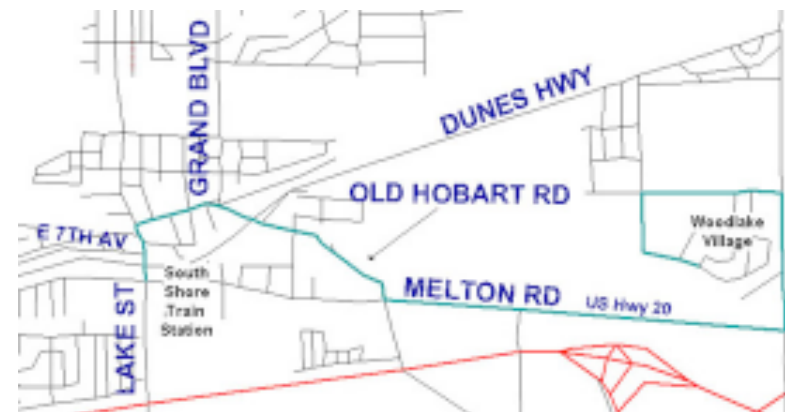

# SYSTEM MAP

Routes Effective  
October 17, 2004

Woodlake Village Shuttle

- GPTC Route Names**
- Route 1: Tiberon Trails
  - Route 2: 45th & Johnson
  - Route 6: Marshalltown/ Tarrytown/Crosstown
  - Route 7: 9th & Colfax
  - Route 11: 5th & Colfax
  - Route 12: Tri-City Connection via Casinos
  - Route 13: Oak and County Line
  - Route 15: King Drive West 6th Hospital
  - Route 16: Colonial Gardens
  - Route 17: South Broadway Express
  - Route 19: West 6th Hospital - King Drive
  - Route 20 U.S. 30/ Lincoln Hwy. Circular