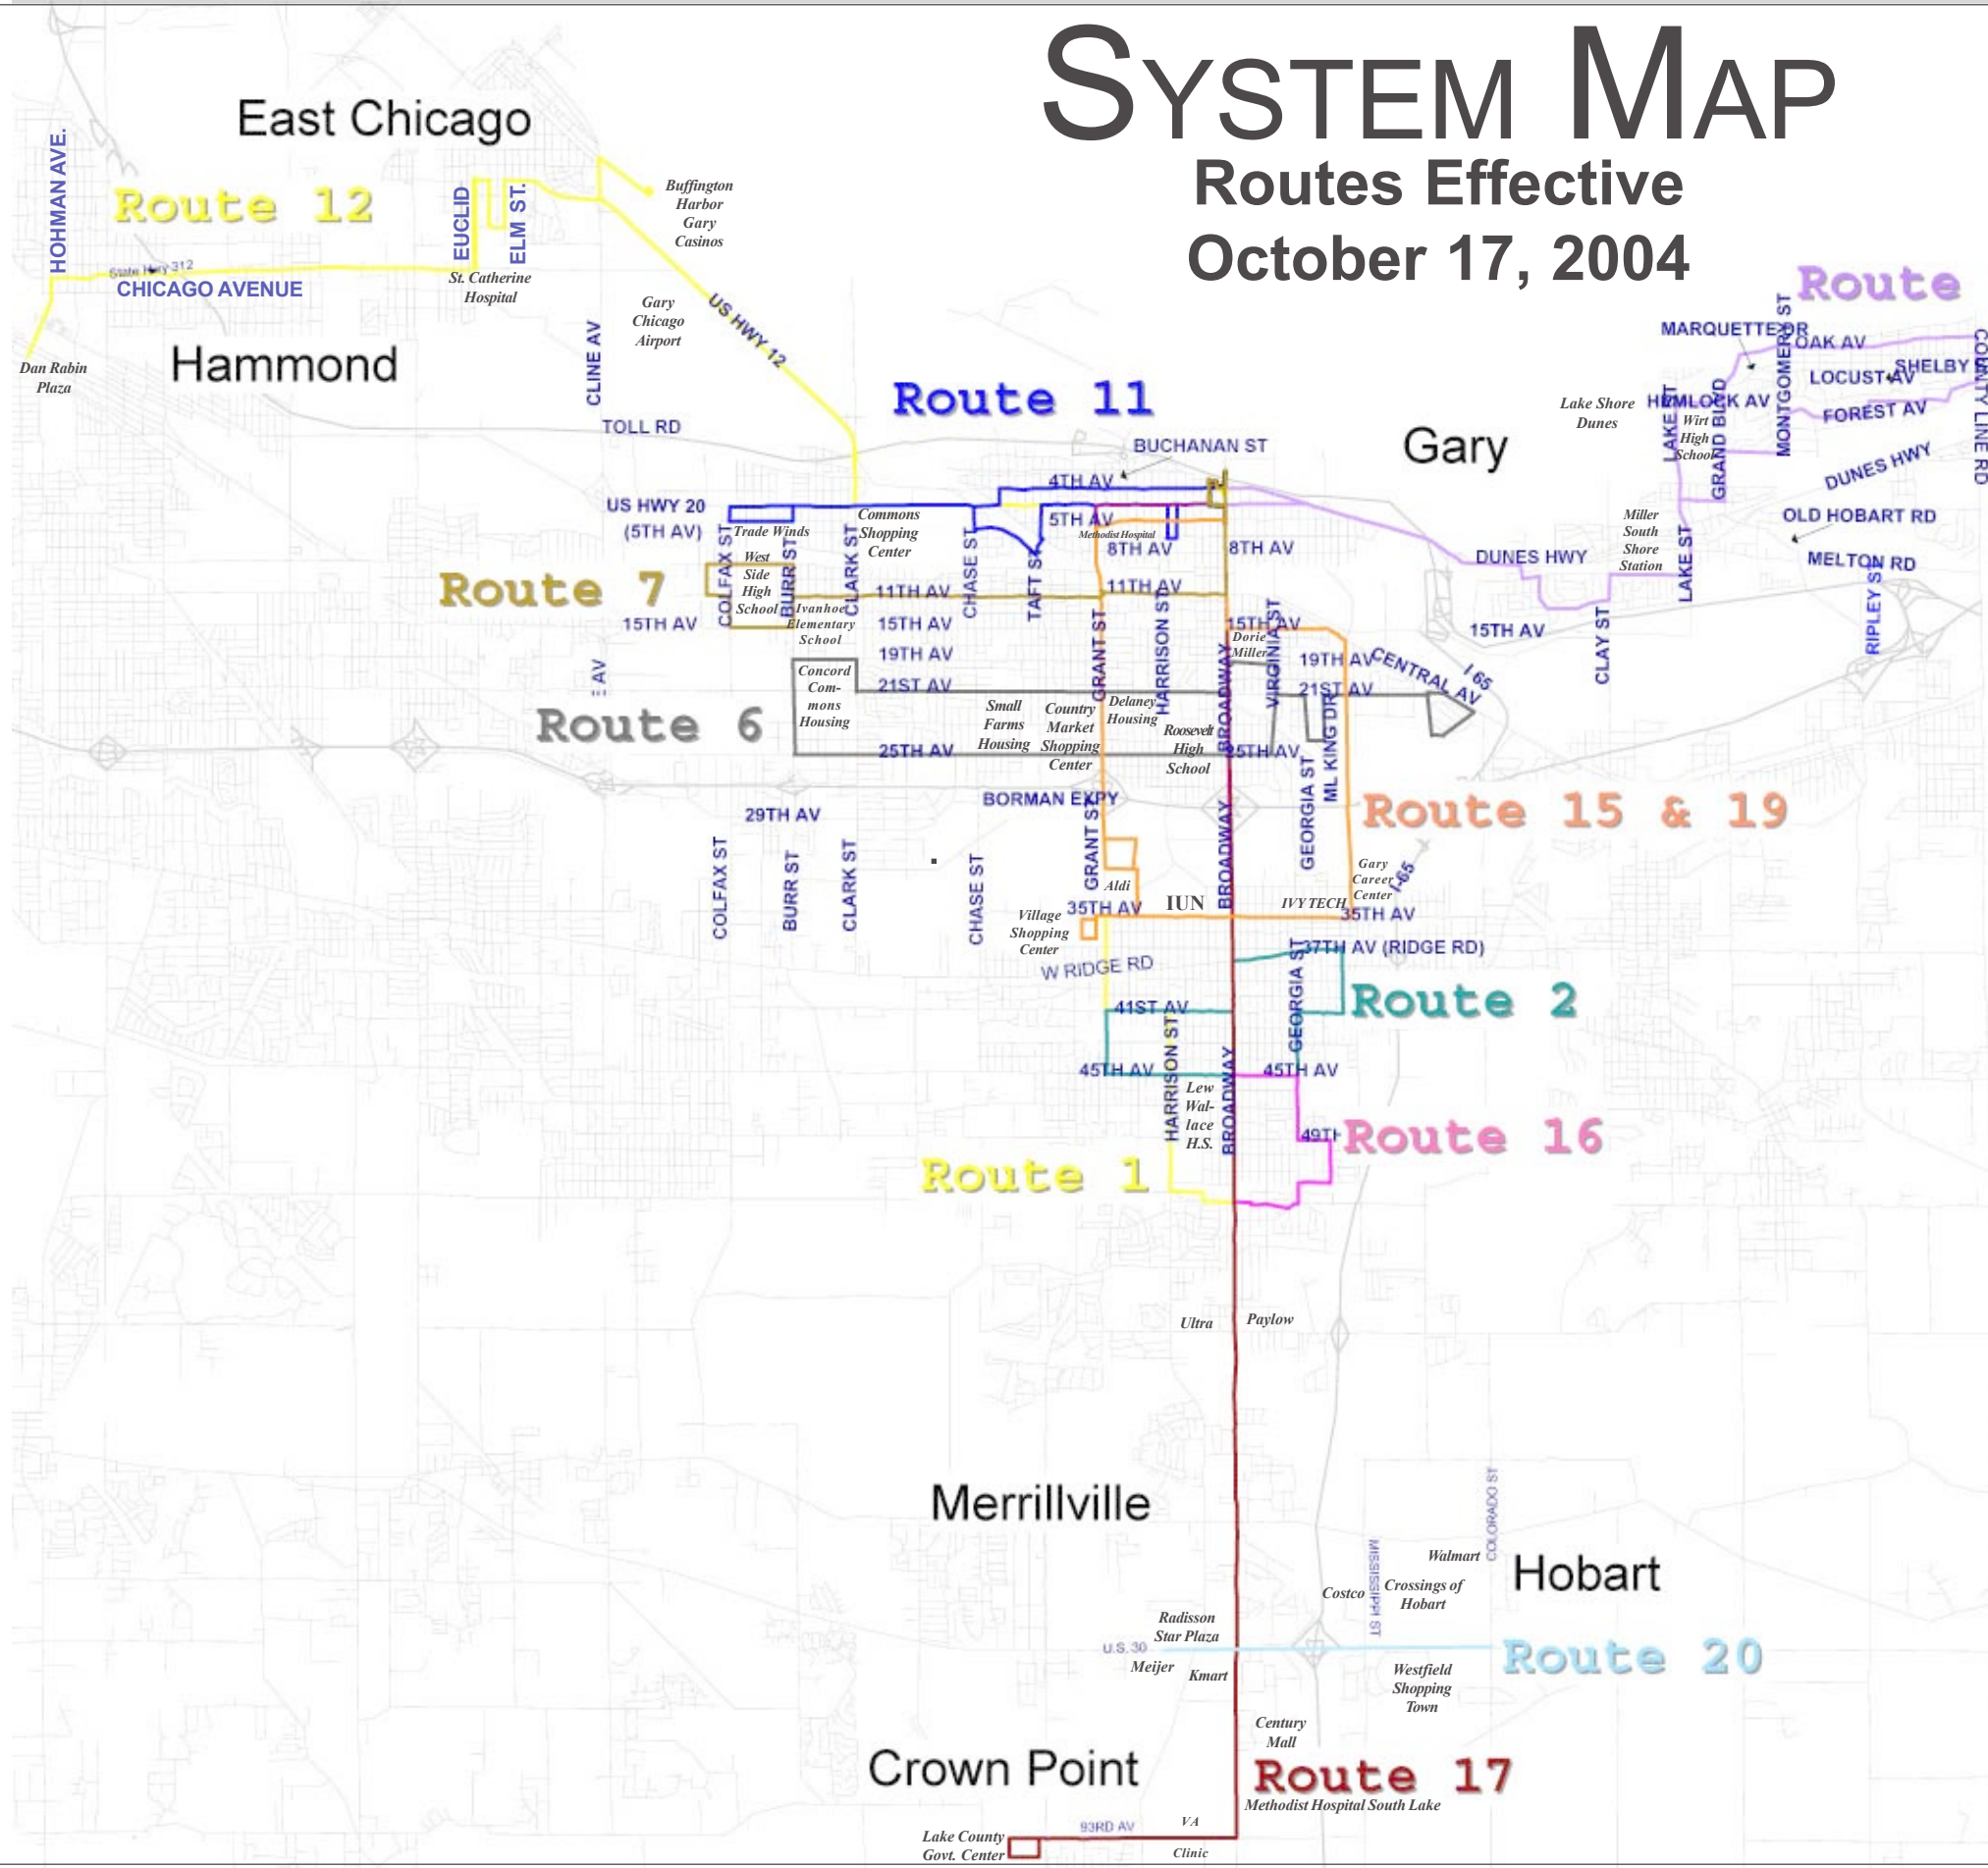

# SYSTEM MAP

Routes Effective  
October 17, 2004

Woodlake Village Shuttle

- GPTC Route Names**
- Route 1: Tiberon Trails
  - Route 2: 45th & Johnson
  - Route 6: Marshalltown/ Tarrytown/Crosstown
  - Route 7: 9th & Colfax
  - Route 11: 5th & Colfax
  - Route 12: Tri-City Connection via Casinos
  - Route 13: Oak and County Line
  - Route 15: King Drive West 6th Hospital
  - Route 16: Colonial Gardens
  - Route 17: South Broadway Express
  - Route 19: West 6th Hospital - King Drive
  - Route 20 U.S. 30/ Lincoln Hwy. Circular

**Moving People  
is Our Business!**